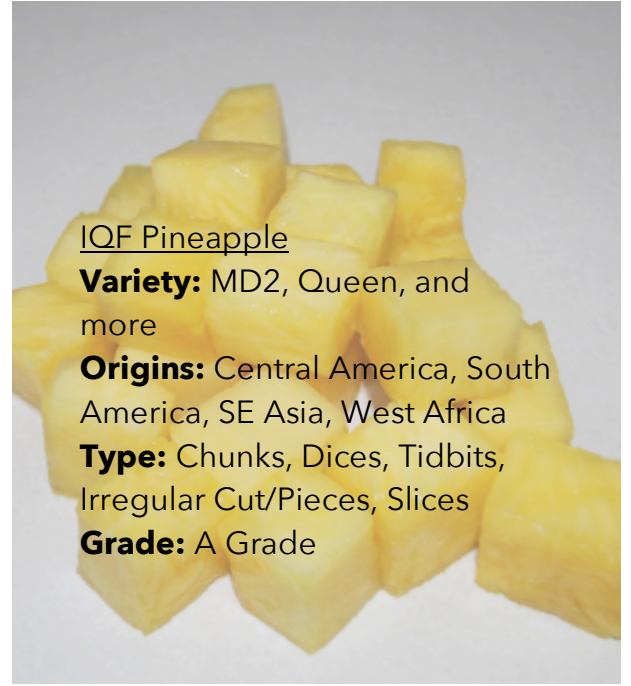

## IQF Cut (kernel) Corn

**Variety:** Regular Sweet and Supersweet varieties

**Origins:** USA, Europe, SE Asia, New Zealand

**Type:** Field Run, Large Size, Petite Kernels

**Grade:** AAA Grade, AAB Grade (A on Color and Defects, B on Maturity)

## IQF Pineapple

**Variety:** MD2, Queen, and more

**Origins:** Central America, South America, SE Asia, West Africa

**Type:** Chunks, Dices, Tidbits, Irregular Cut/Pieces, Slices

**Grade:** A Grade

- ▶ Apples
- ▶ Avocado
- ▶ Banana
- ▶ Blackberries
- ▶ Blueberries - Wild/Cultivated
  - ▶ Boysenberries
  - ▶ Cantaloupe
  - ▶ Cherries
  - ▶ Grapes
- ▶ Honey Dew Melon
- ▶ Mango
- ▶ Papaya
- ▶ Peaches
  - ▶ Pears
- ▶ Pineapple
- ▶ Raspberries
- ▶ Rhubarb
- ▶ Strawberries
- ▶ Tomatoes
- ▶ Watermelon

## Dried Quinoa

**Origins:** Peru, Bolivia, Ecuador  
**Type:** White, Black, Red, Blends  
**Grade:** A Grade  
**Organic:** Available

- ▶ Amaranth
  - ▶ Basil
  - ▶ Cacao
- ▶ Camu Camu
- ▶ Cannelli Beans
  - ▶ Chia Seeds
  - ▶ Chives
  - ▶ Dill
- ▶ Garbanzo Beans
  - ▶ Garlic
  - ▶ Ginger
  - ▶ Lentils
- ▶ Maca Powder
  - ▶ Oregano
  - ▶ Parsley
  - ▶ Pastas
  - ▶ Pinto
  - ▶ Quinoa
- ▶ Red Kidney Beans
  - ▶ Rice
  - ▶ Rosemary
  - ▶ Shallots
- ▶ Spring Onions
  - ▶ Thyme