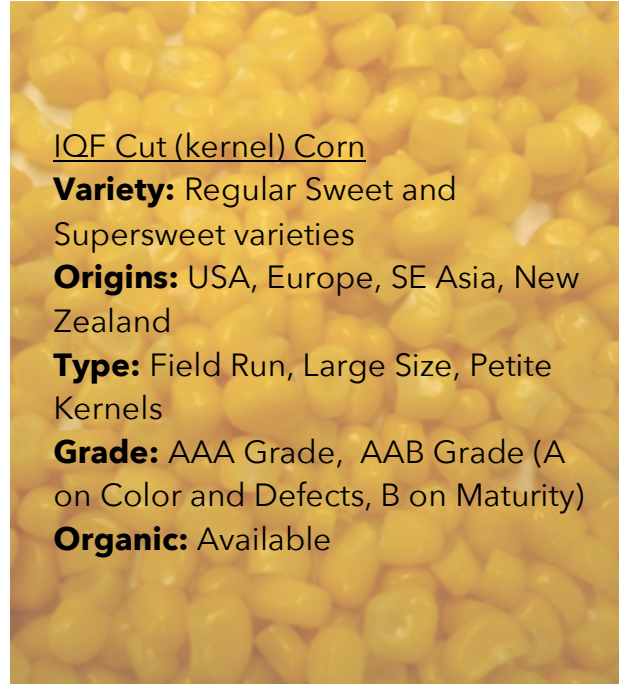

# Vegetables

IQF (Individually Quick Frozen) / Deep Frozen - Canned - Freeze Dried  
Most items available in Organic

## IQF Cut (kernel) Corn

**Variety:** Regular Sweet and Supersweet varieties

**Origins:** USA, Europe, SE Asia, New Zealand

**Type:** Field Run, Large Size, Petite Kernels

**Grade:** AAA Grade, AAB Grade (A on Color and Defects, B on Maturity)

## IQF Pineapple

**Variety:** MD2, Queen, and more

**Origins:** Central America, South America, SE Asia, West Africa

**Type:** Chunks, Dices, Tidbits, Irregular Cut/Pieces, Slices

**Grade:** A Grade

- ▶ Apples
- ▶ Avocado
- ▶ Banana
- ▶ Blackberries
- ▶ Blueberries - Wild/Cultivated
  - ▶ Boysenberries
  - ▶ Cantaloupe
  - ▶ Cherries
  - ▶ Grapes
- ▶ Honey Dew Melon
- ▶ Mango
- ▶ Papaya
- ▶ Peaches
  - ▶ Pears
- ▶ Pineapple
- ▶ Raspberries
- ▶ Rhubarb
- ▶ Strawberries
- ▶ Tomatoes
- ▶ Watermelon

## Dried Quinoa

**Origins:** Peru, Bolivia, Ecuador  
**Type:** White, Black, Red, Blends  
**Grade:** A Grade  
**Organic:** Available

- ▶ Amaranth
  - ▶ Basil
  - ▶ Cacao
- ▶ Camu Camu
- ▶ Cannelli Beans
  - ▶ Chia Seeds
  - ▶ Chives
  - ▶ Dill
- ▶ Garbanzo Beans
  - ▶ Garlic
  - ▶ Ginger
  - ▶ Lentils
- ▶ Maca Powder
  - ▶ Oregano
  - ▶ Parsley
  - ▶ Pastas
  - ▶ Pinto
  - ▶ Quinoa
- ▶ Red Kidney Beans
  - ▶ Rice
  - ▶ Rosemary
  - ▶ Shallots
- ▶ Spring Onions
  - ▶ Thyme